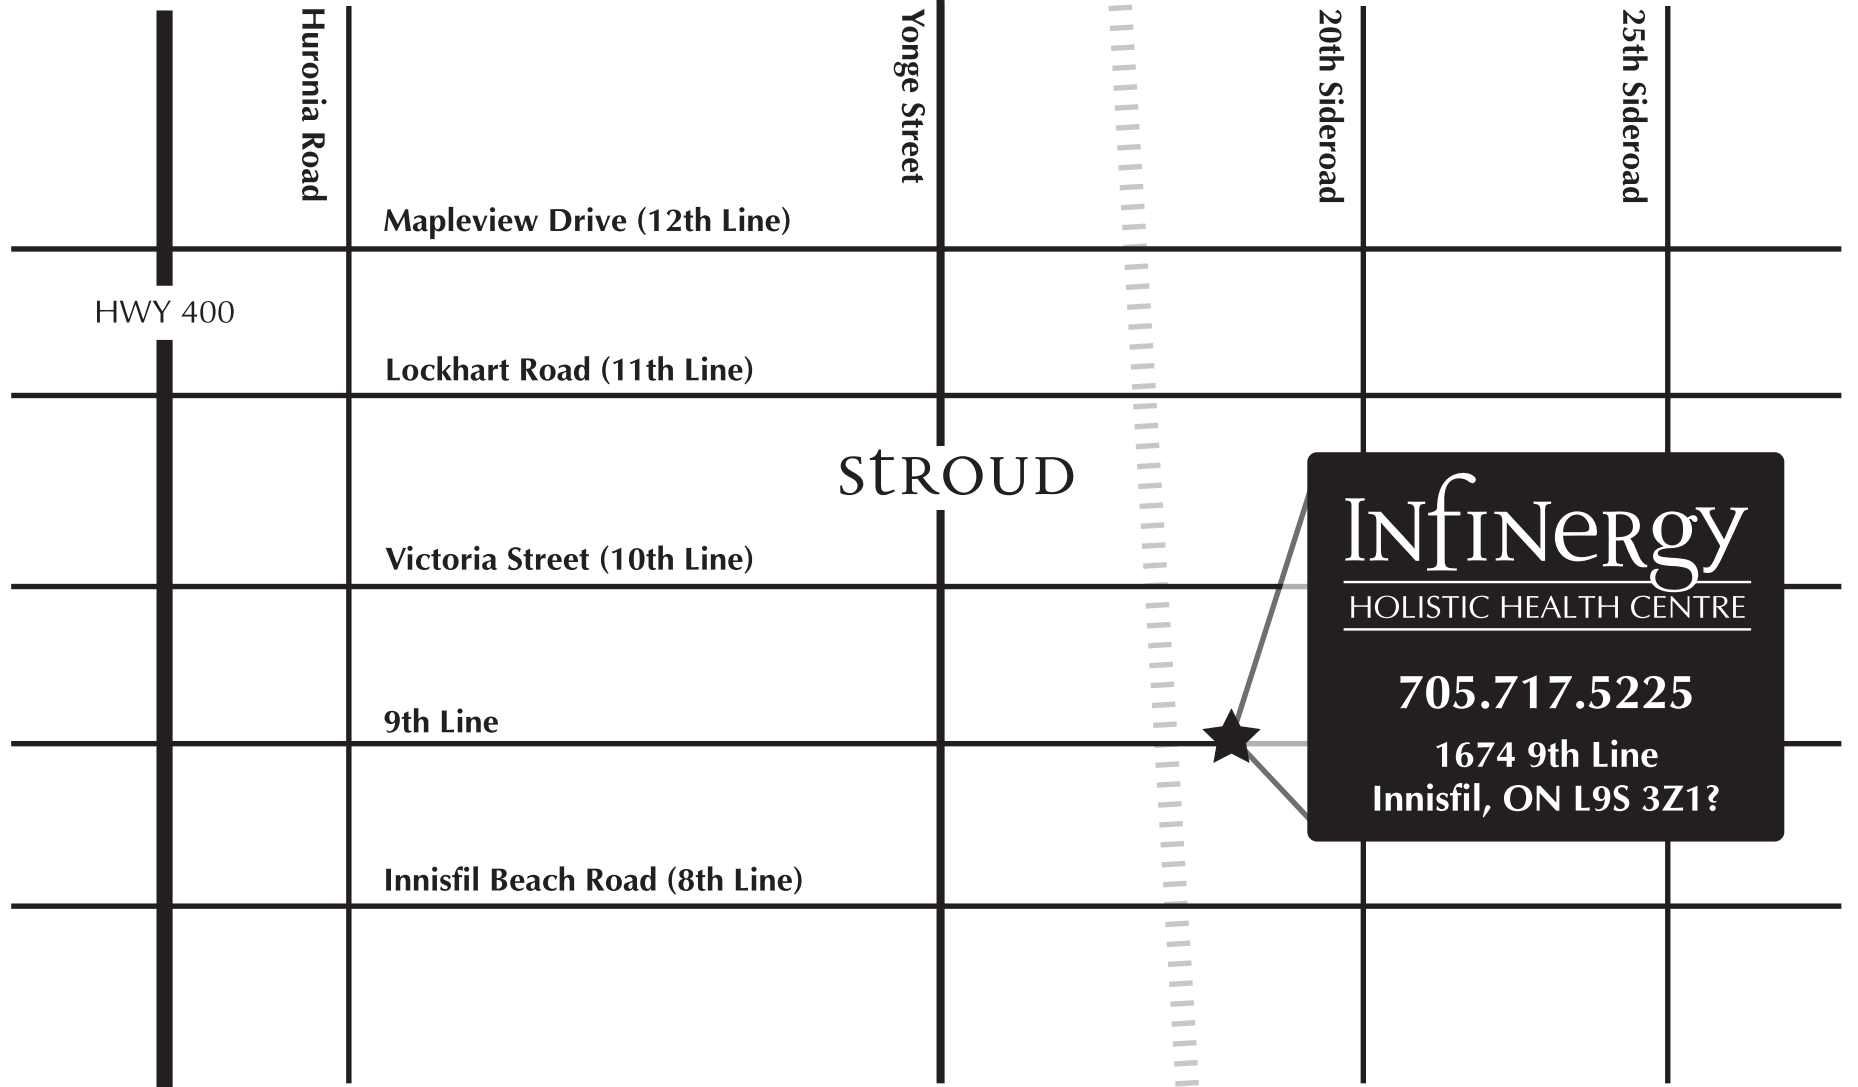

BARRIE

**InfINergy**  
HOLISTIC HEALTH CENTRE

**705.717.5225**  
1674 9th Line  
Innisfil, ON L9S 3Z1?

newmarket

alcona